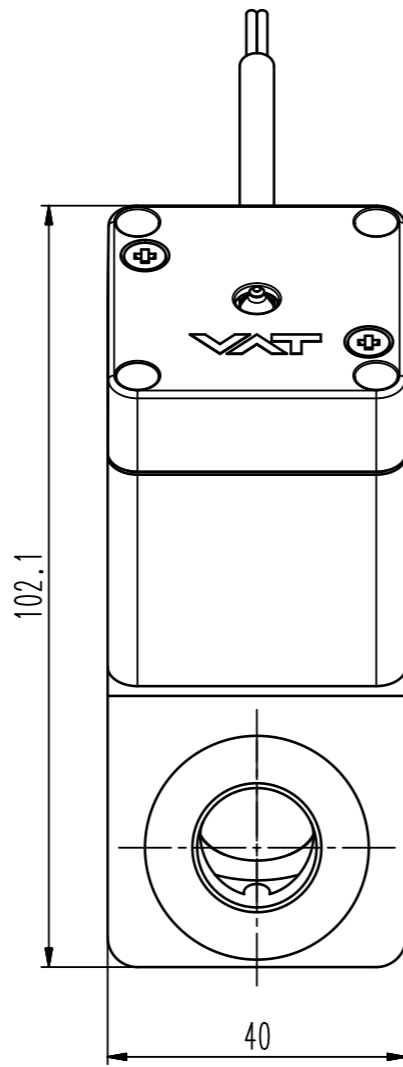

female M5
(10-32 UNF suitable)
4-8 bar

- ▼ Seat side
- ⊙ Comp. air connection
- ⊙ Electrical connection
- ⊙ Leak detection port
- ⊙ Mech. pos. indication
- ⊙ Position indicator
- ⊙ Required for dismantling
- ⊙ Emergency actuation
- ⊙ For attachment
- ⊙ Bake-out area
- ⊙ Differential pumping port