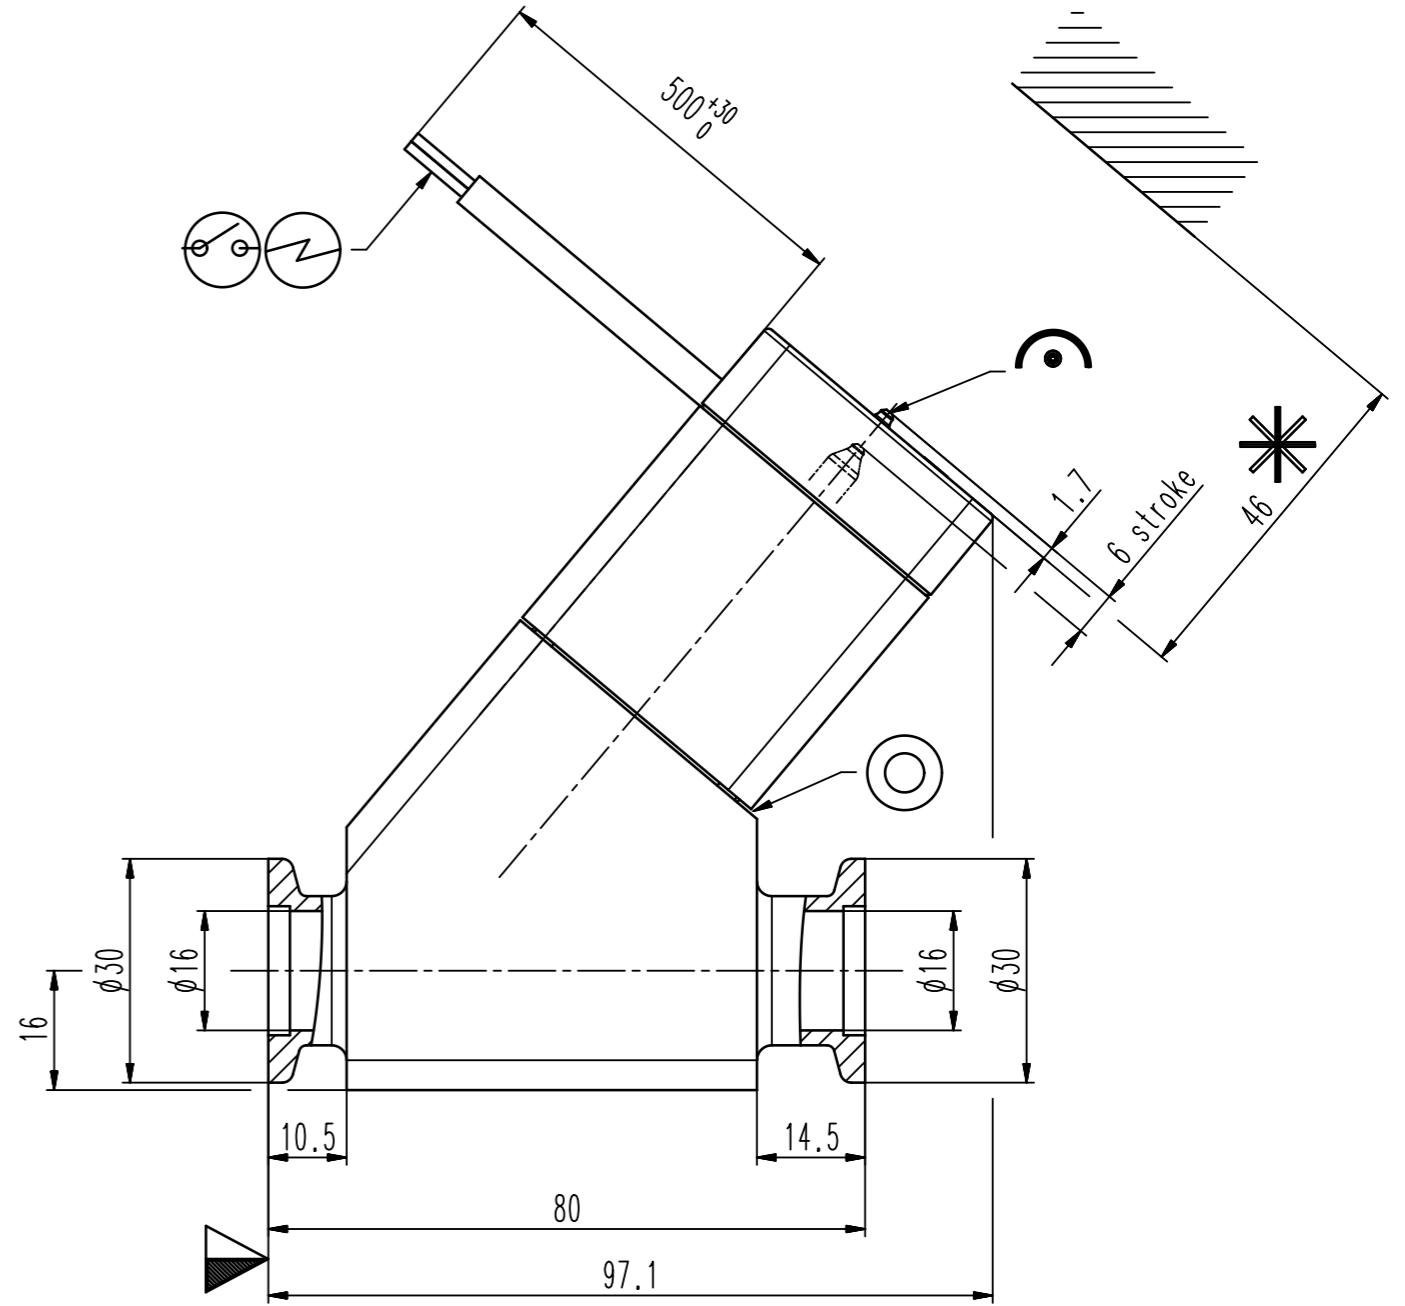

female M5
(10-32 UNF suitable)
4-8 bar

- ▼ Seat side
- ⊙ Comp. air connection
- ⊙ Electrical connection
- ⊙ Leak detection port
- ⊙ Mech. pos. indication
- ⊙ Position indicator
- ⊙ Required for dismantling
- ⊙ Emergency actuation
- ⊙ For attachment
- ⊙ Bake-out area
- ⊙ Differential pumping port